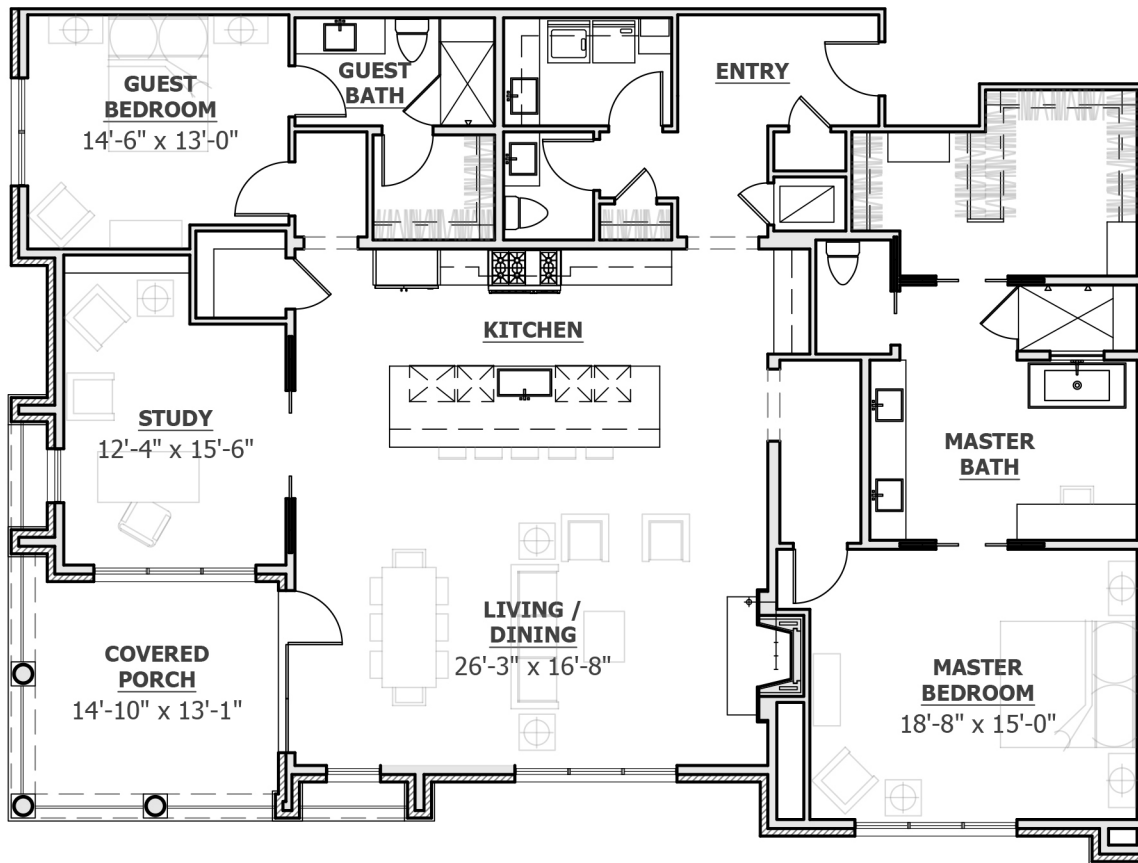

# Sur le Lac

CONDOMINIUMS  
AT NORMANDY ESTATES

A5, B1\*, B4  
2,496 SQUARE FEET

\*INDICATES OOR PLAN IS MIRRORED