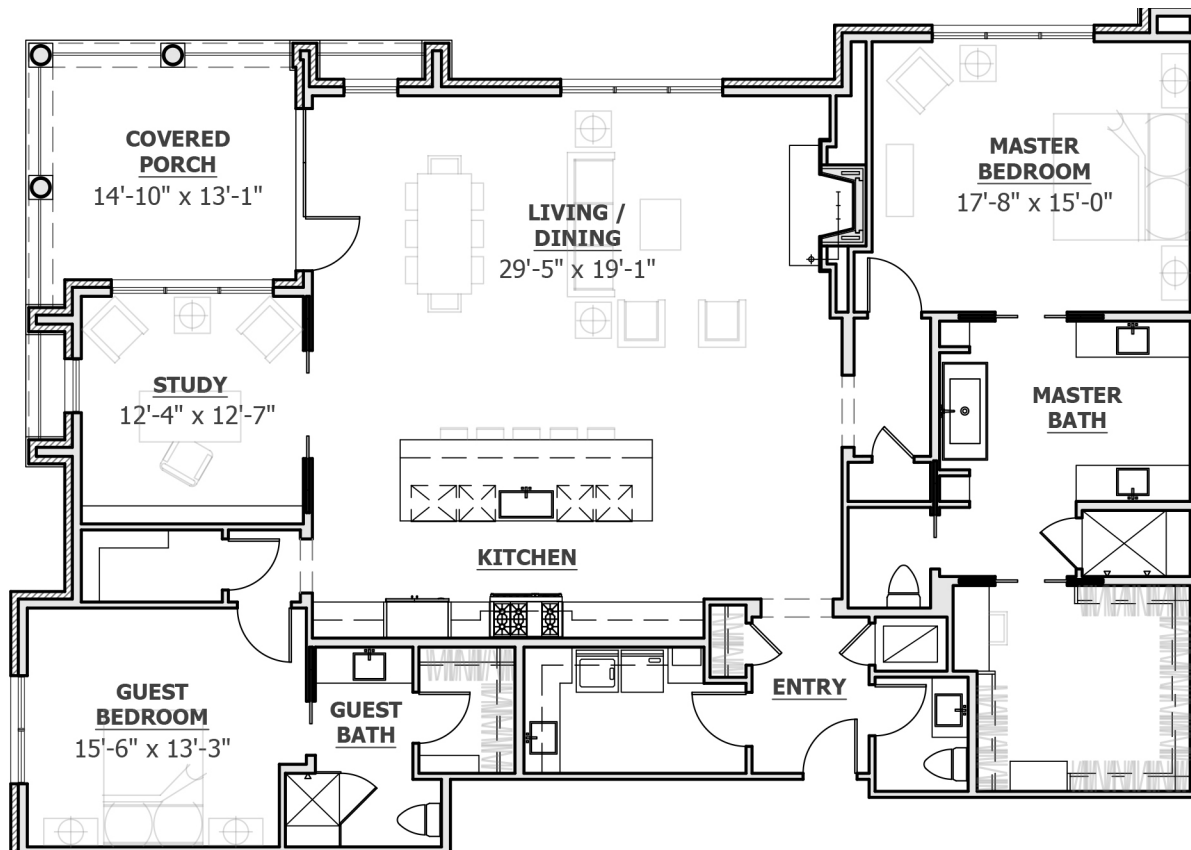

Sur le Lac  
CONDOMINIUMS  
AT NORMANDY ESTATES

C1  
2,510 SQUARE FEET

\*INDICATES OOR PLAN IS MIRRORED