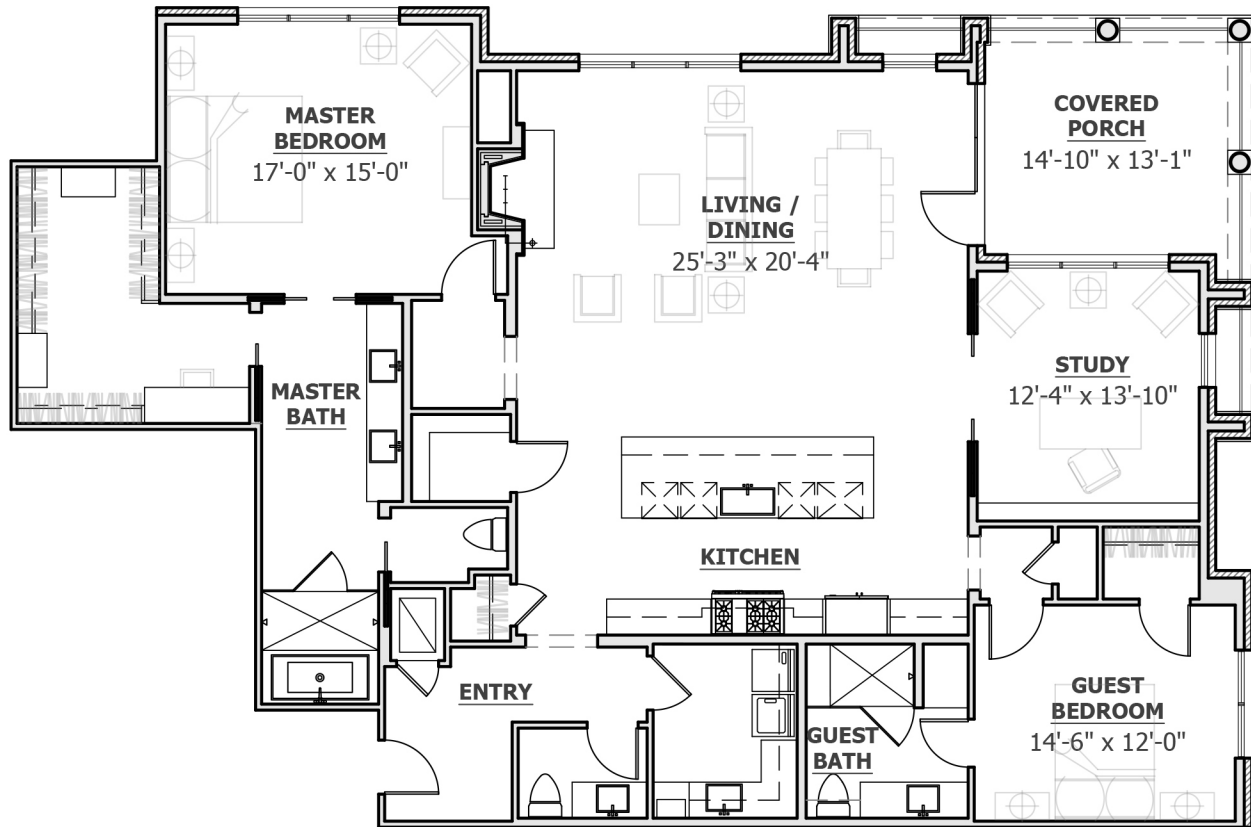

Sur le Lac
CONDOMINIUMS
AT NORMANDY ESTATES

A4, B8
2,420 SQUARE FEET

*INDICATES OOR PLAN IS MIRRORED