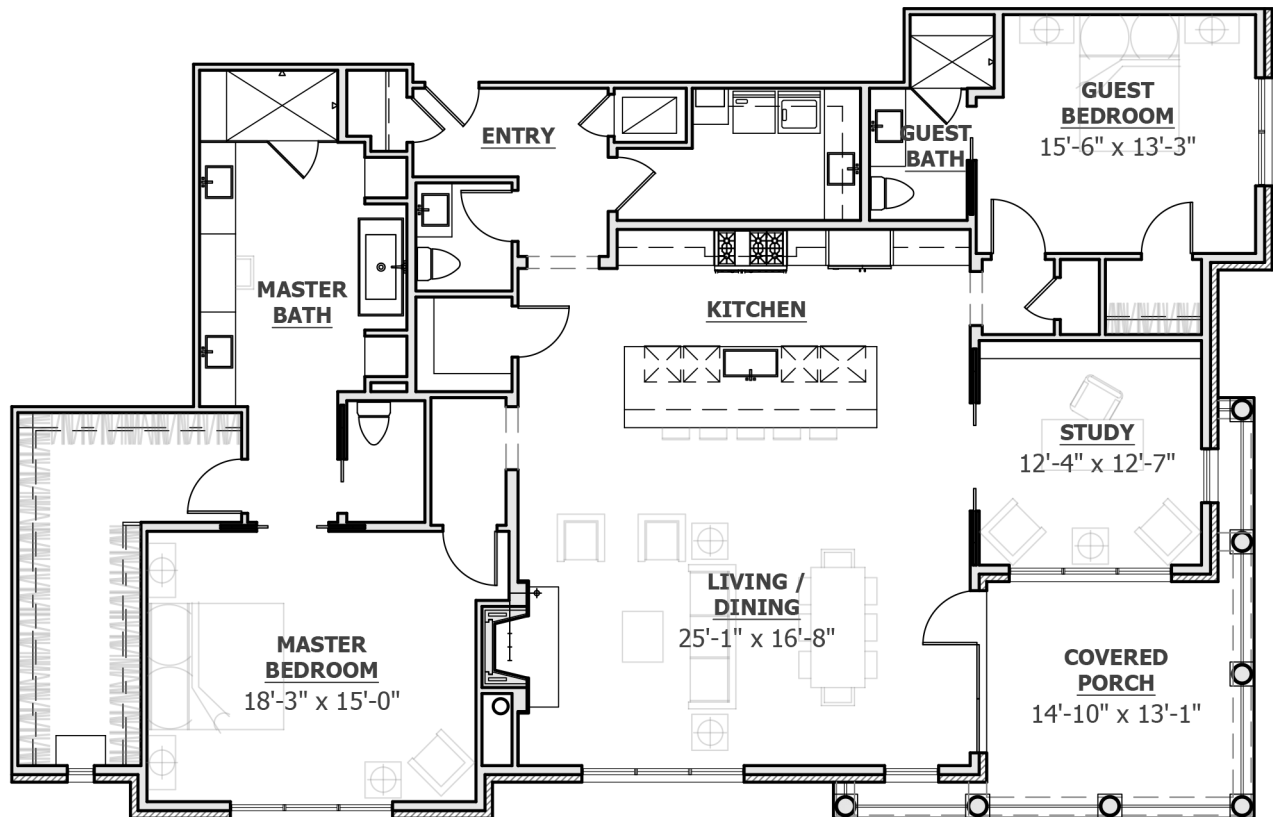

Sur le Lac
CONDOMINIUMS
AT NORMANDY ESTATES

C8
2,445 SQUARE FEET

*INDICATES OOR PLAN IS MIRRORED