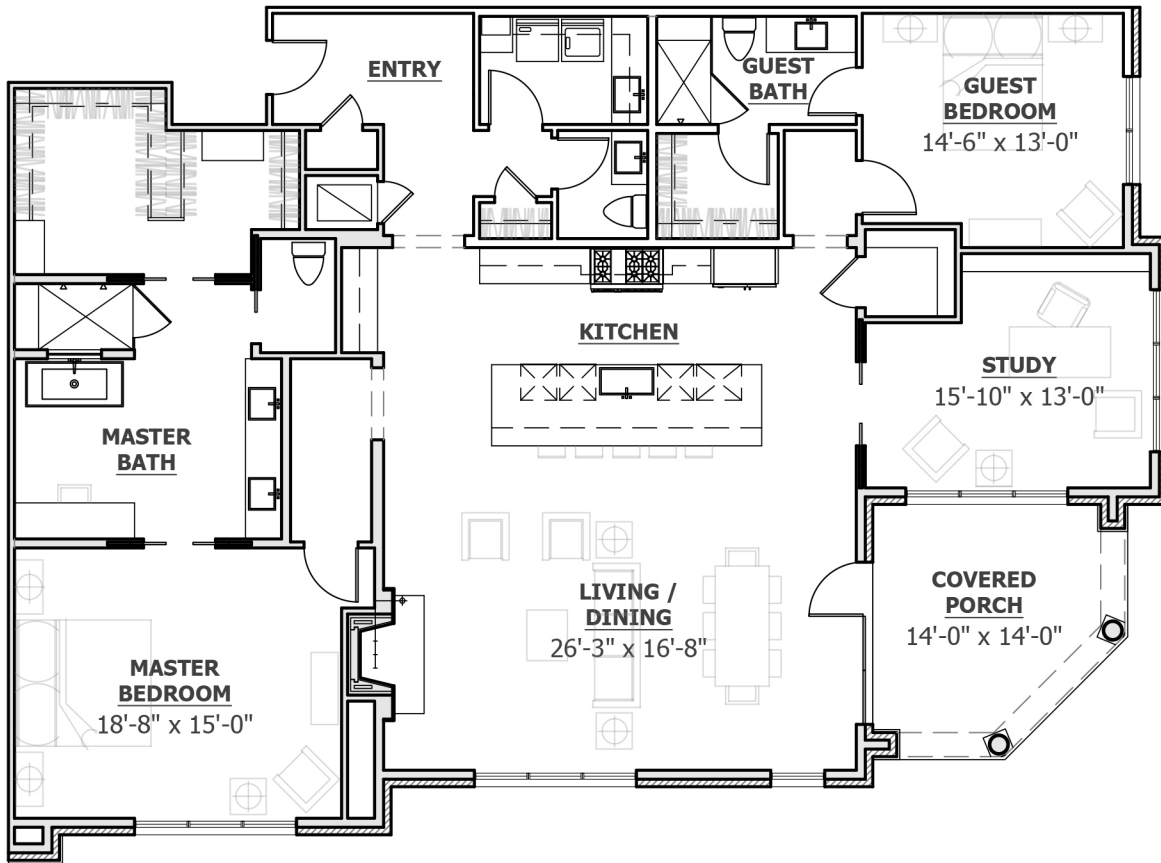

Sur le Lac
CONDOMINIUMS
AT NORMANDY ESTATES

A8
2,500 SQUARE FEET

*INDICATES OOR PLAN IS MIRRORED