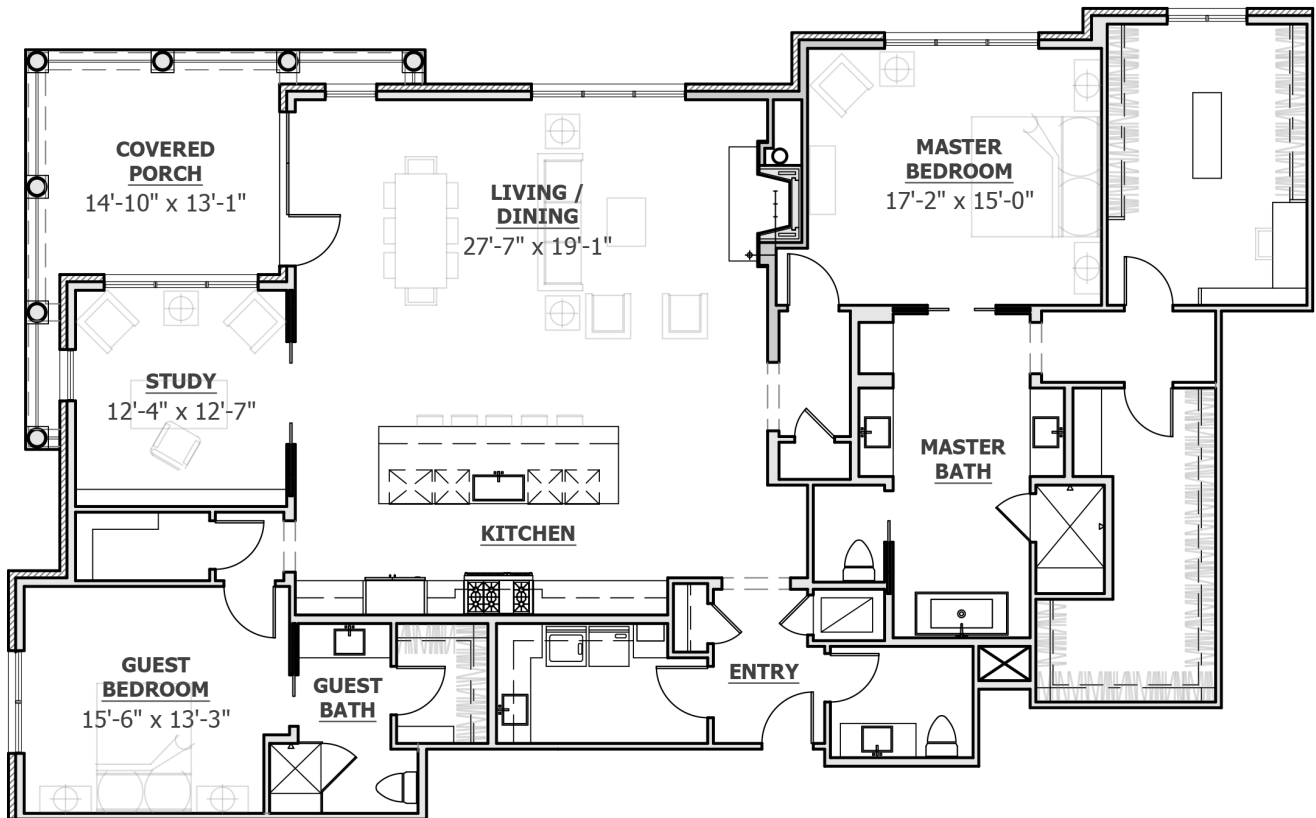

Sur le Lac  
CONDOMINIUMS  
AT NORMANDY ESTATES

C5  
2,773 SQUARE FEET

\*INDICATES OOR PLAN IS MIRRORED