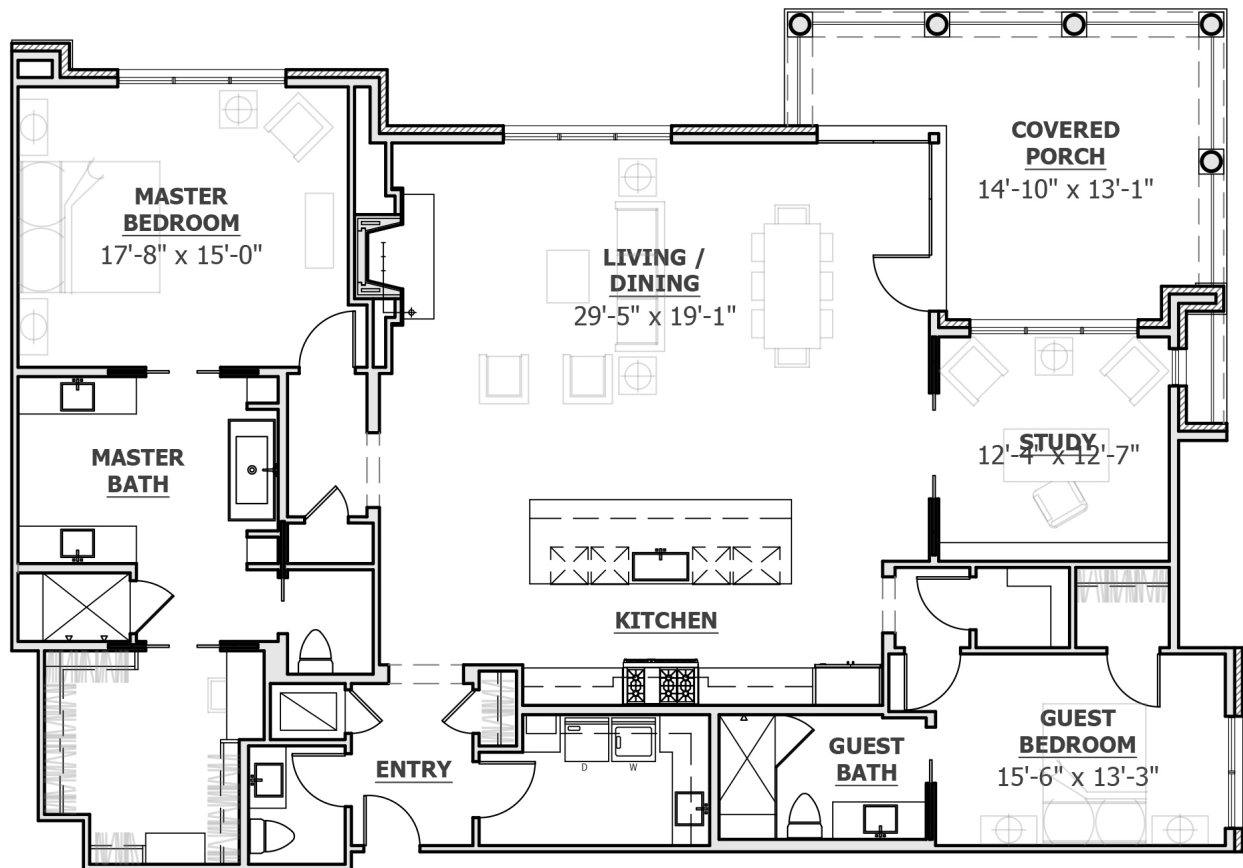

Sur le Lac
CONDOMINIUMS
AT NORMANDY ESTATES

C2
2,395 SQUARE FEET

*INDICATES OOR PLAN IS MIRRORED