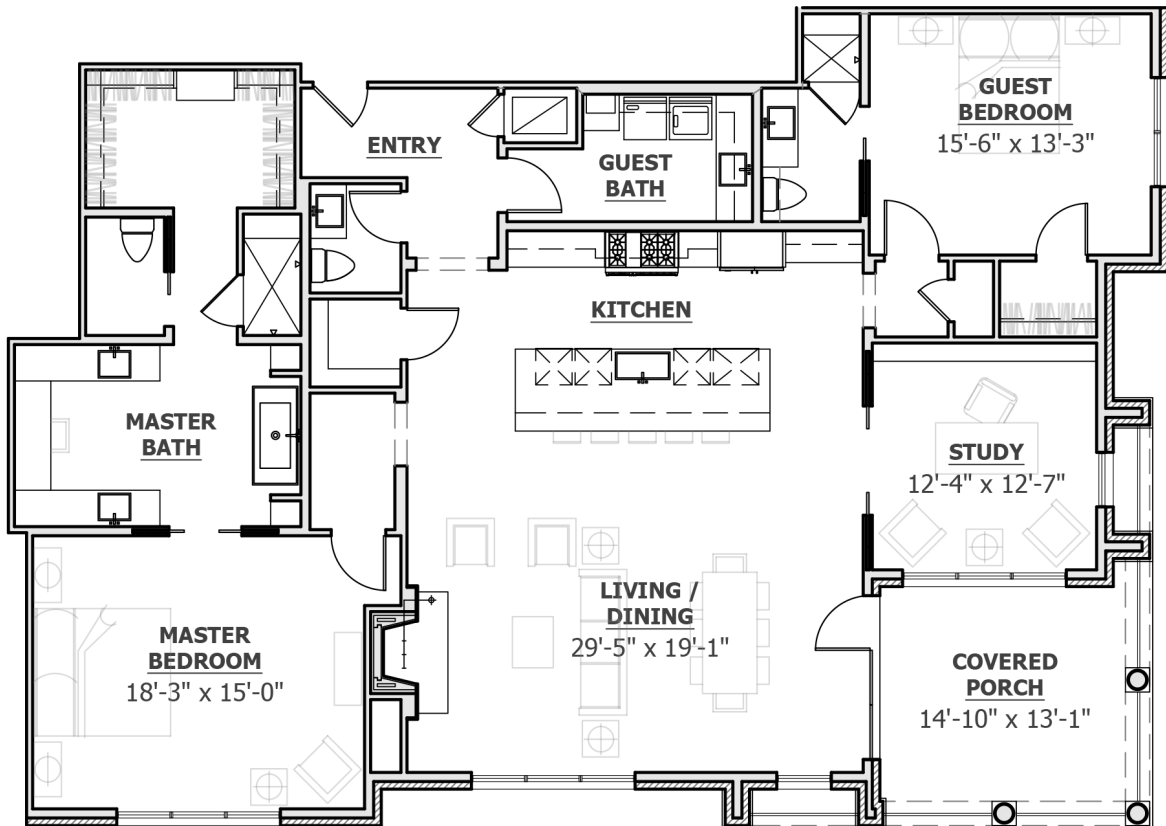

Sur le Lac
CONDOMINIUMS
AT NORMANDY ESTATES

C4
2,310 SQUARE FEET

*INDICATES OOR PLAN IS MIRRORED