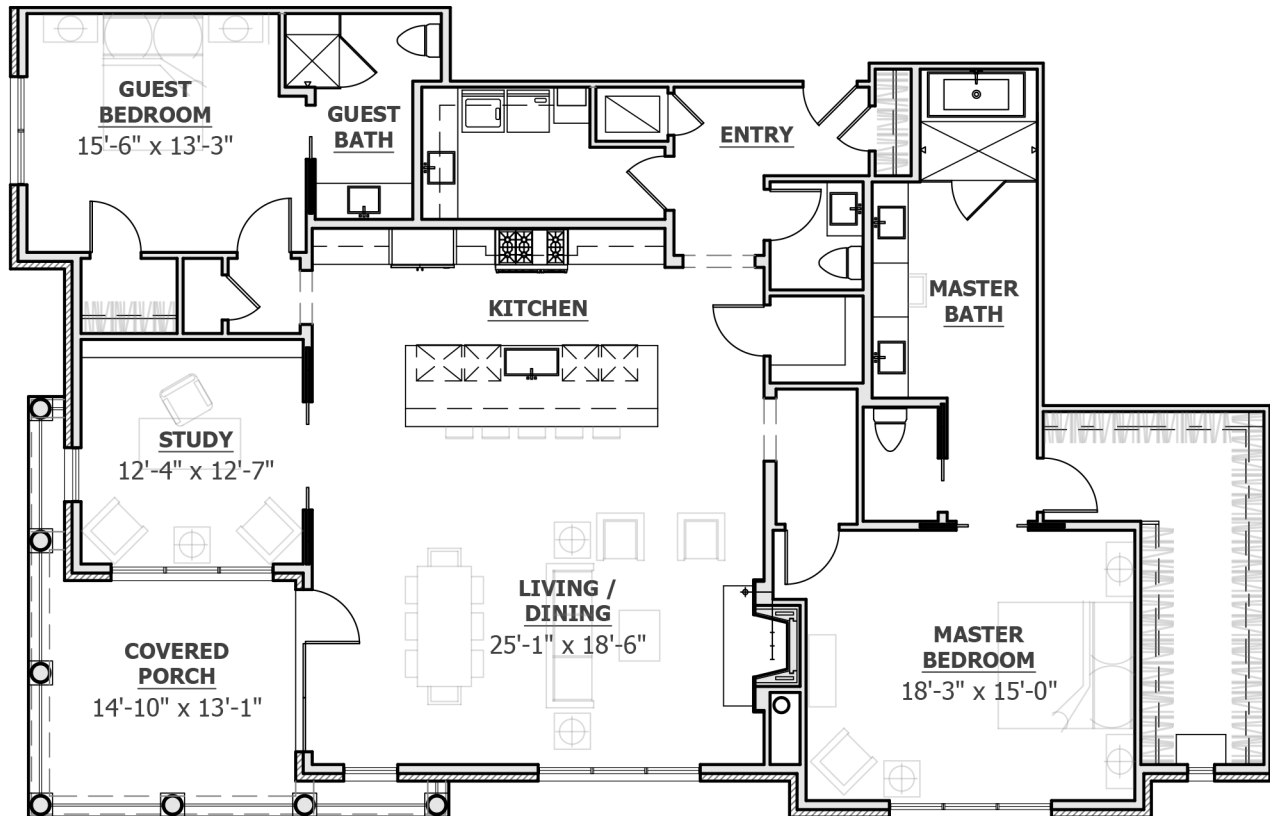

Sur le Lac  
CONDOMINIUMS  
AT NORMANDY ESTATES

C7  
2,414 SQUARE FEET

\*INDICATES OOR PLAN IS MIRRORED