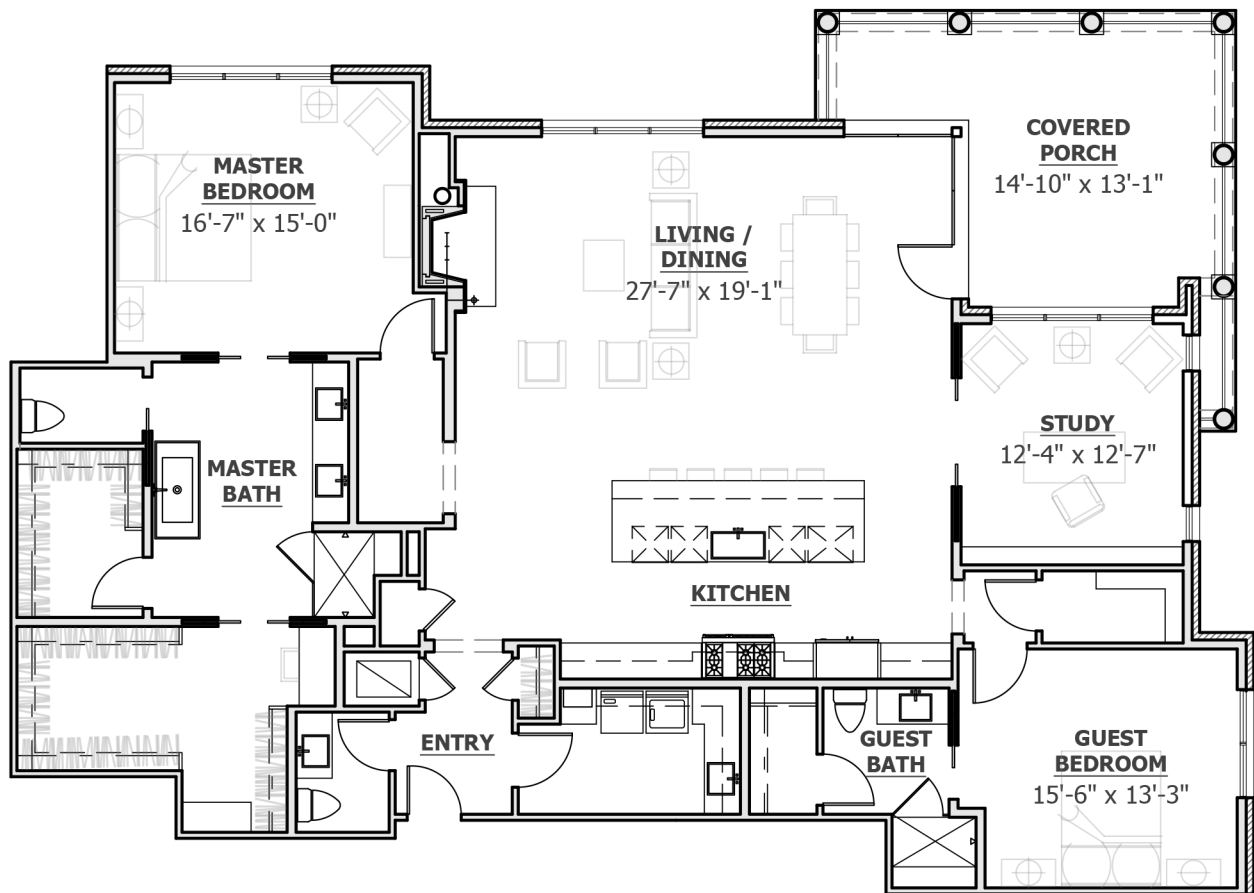

Sur le Lac
CONDOMINIUMS
AT NORMANDY ESTATES

C6
2,524 SQUARE FEET

*INDICATES OOR PLAN IS MIRRORED