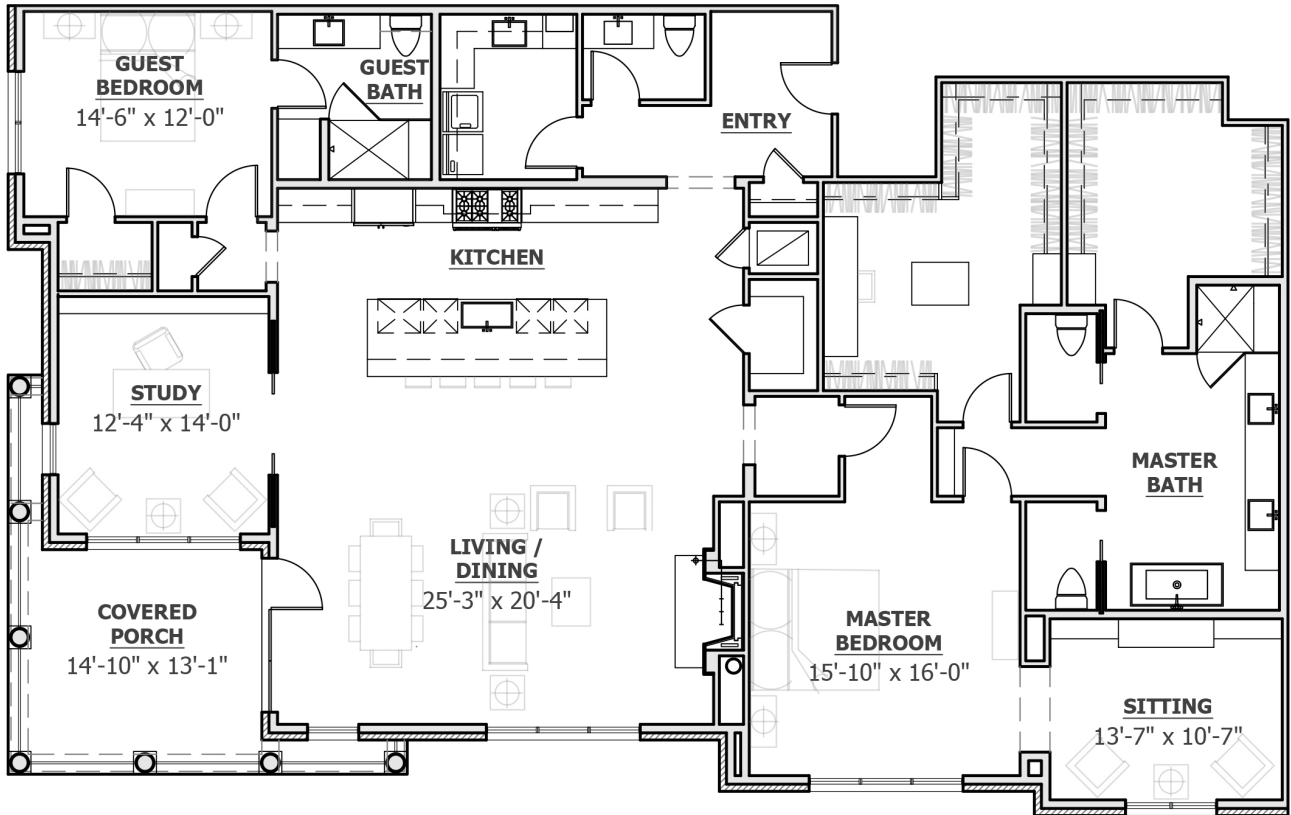

Sur le Lac
CONDOMINIUMS
AT NORMANDY ESTATES

B9*, B12
2,987 SQUARE FEET

*INDICATES OOR PLAN IS MIRRORED